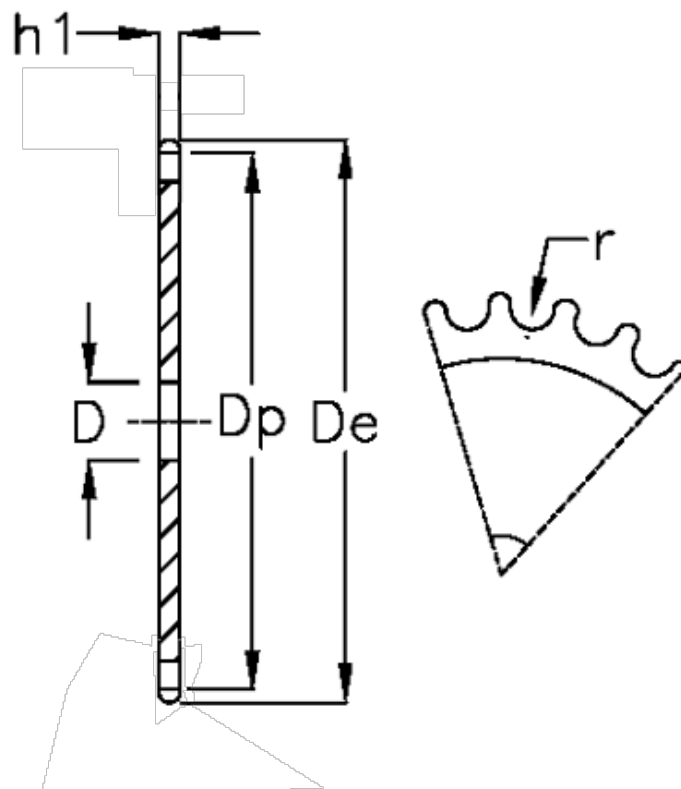

Article number: 616021005040

Description: Plate wheel 08 B-1 Z=40 simplex

Measures

| | |
|-----------------|--------------|
| C | = 1 |
| D | = 16 |
| De | = 166.8 |
| Dp | = 161.87 |
| For chain size | = 1/2 x 5/16 |
| For chain type | = 08 B-1 |
| h1 | = 7.2 |
| Number of teeth | = 40 |

r = 8.51